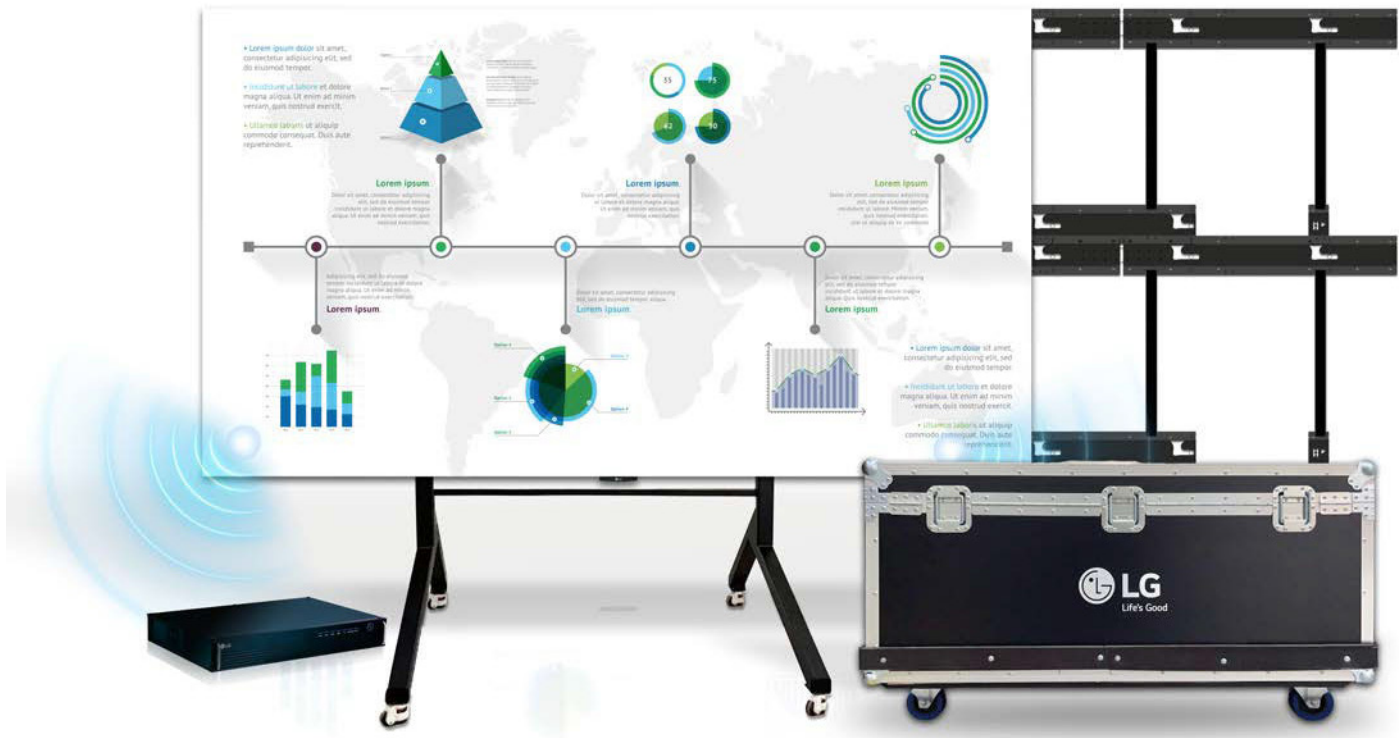

LG's DVLED All-in-One and Boxed Set Displays

Pioneering New Solutions In Display Technology

With the introduction of its first 136" All-In-One DVLED, LG ushered in a new category of display technology that merges convenience, brilliance, and flexibility. Now, LG's All-In-One and Boxed Set displays come with "all" you need, including the necessary DVLED panels and modules, embedded webOS system controller, built-in speakers, and wall mount, making them a breeze to install. Not one to rest on its laurels, LG has expanded its lineup to several models in a broad range of screen sizes and resolution options, with more on the way!

Benefits & Features

EXTENDABLE MULTI-SCREEN OPTIONS. The LAEC series can be installed side-by-side in the form of 1 x N or 2 x N, up to 14 individual screens each displaying its own content. The LAAA series can be also installed side-by-side in similar 1 x N fashion.

PREMIUM VIDEO AND AUDIO. LG DVLED All-in-One and Boxed Set displays deliver brilliant images free from intersecting bezels. An embedded system controller and integrated speakers complete the package.

LG webOS™ SMART PLATFORM. The LG webOS Smart Platform provides many advanced smart features, an intuitive user interface that delivers easy navigation, and virtually seamless compatibility with leading A/V control systems.

BOXED SET: ONE BOX, ULTRA-EASY TO INSTALL. Boxed Sets literally give you a head-start on assembly. These ultimate "plug and play" displays provide an amazingly fast and ultra-easy setup with extra spare modules included for replacements.