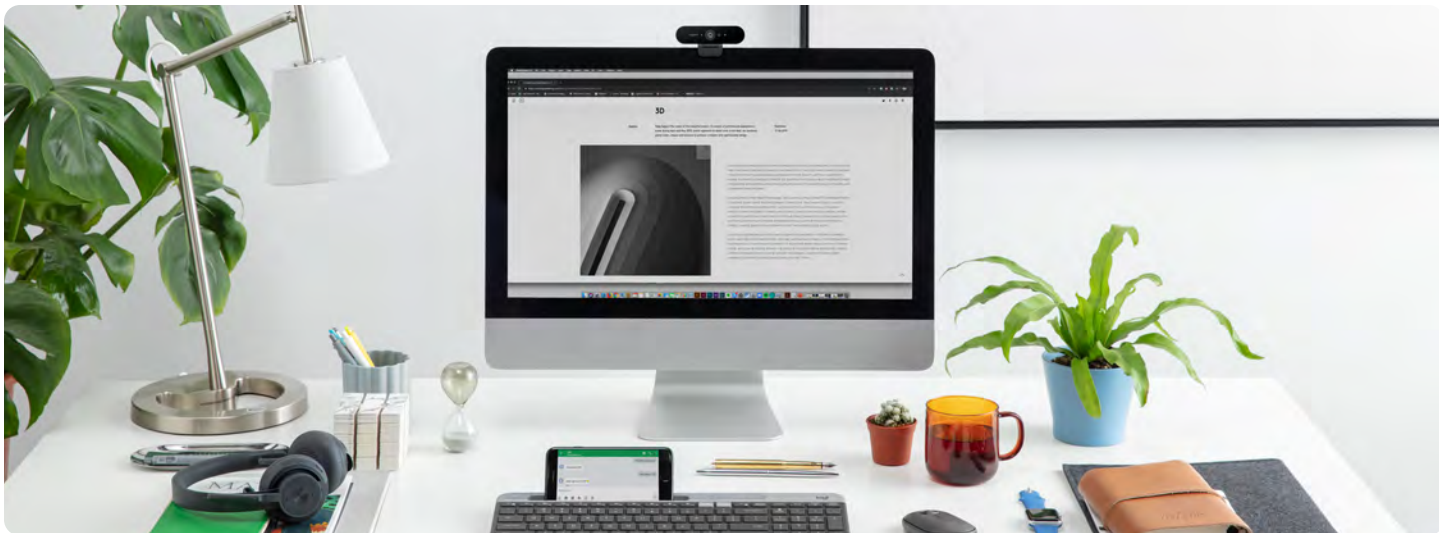

PERSONAL COLLABORATION SPACES

Making a video call in a personal workspace requires avoiding distractions and staying in control of what viewers can see. Logitech personal collaboration solutions can turn any desktop into an instant collaboration space.