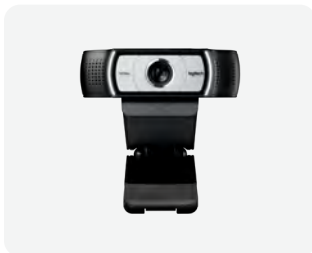

C930e

Advanced 1080p business webcam with H.264 support.