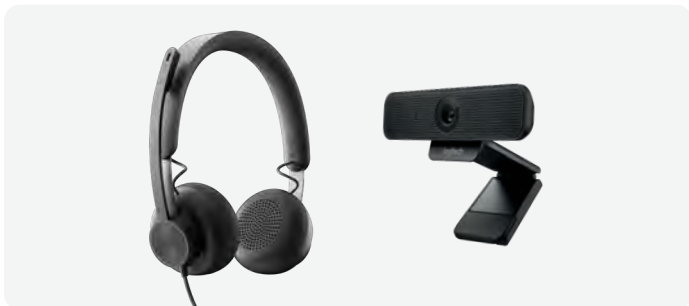

### RALLY CAMERA

Logitech Rally Camera provides the outstanding video quality and room coverage of the premium Rally Plus system, but packaged as the USB camera component for classrooms, multipurpose rooms, and other spaces with built-in audio systems. Equipped with an invertible wall mount and boasting expansive room coverage with automated PTZ, Rally Camera can capture an entire space in detail, while still offering the ability to focus on details—like the presenter, panelists, whiteboards or individual participants.

# PERSONAL COLLABORATION SPACES

Making a video call in a personal workspace requires avoiding distractions and staying in control of what viewers can see. Logitech personal collaboration solutions can turn any desktop into an instant collaboration space.

## PRO PERSONAL VIDEO COLLABORATION KIT

Logitech's most advanced Brio webcam matched with Logitech Zone Wireless *Bluetooth*® headset enables exceptional video calls from any personal workspace, including an open office.