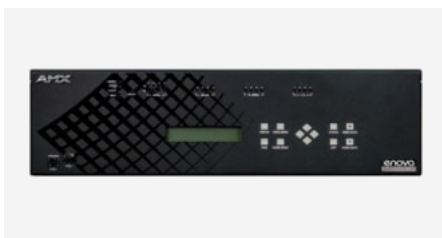

DVX-2210HD

The DVX-2210HD includes a 4x2+1 video switcher with DVI and HDMI inputs and is suited for smaller conference rooms and classrooms. It integrates a variety of functions including SmartScale® scaling on every output, analog to digital signal converters, a twisted pair transmitter, an amplifier, and built-in professional grade audio processing.