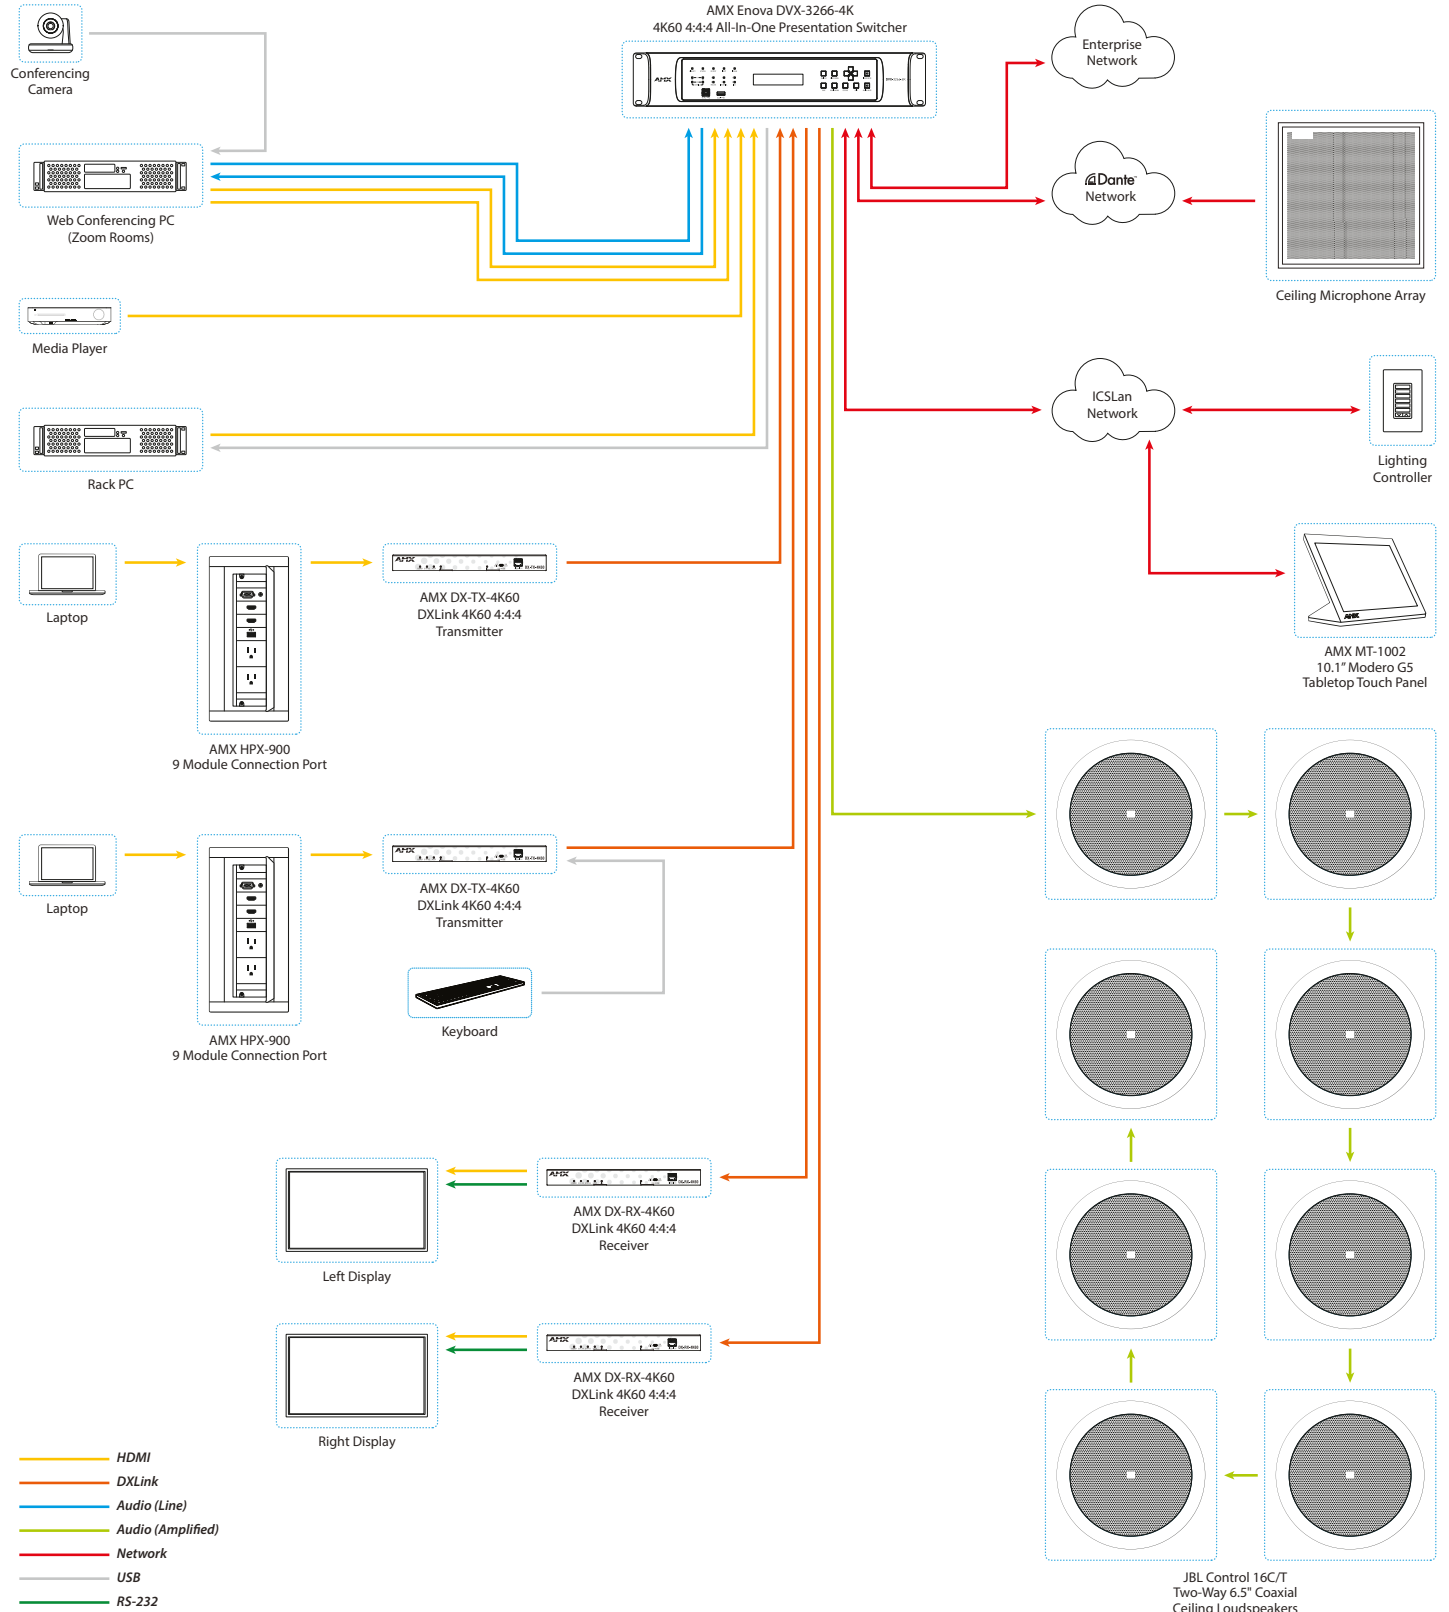

How AMX Enova DVX Leads the Industry

With over 30 years of leadership in video distribution, our staff of expert video distribution engineers have the experience to create products you can trust. Our all-in-one architecture also delivers the lowest Total Cost of Ownership in the industry, thanks to ease of support, maintenance and configuration, as well as reduced hardware and cabling costs.

PRESENTATION SWITCHING SYSTEM DIAGRAM - CONFERENCE ROOM