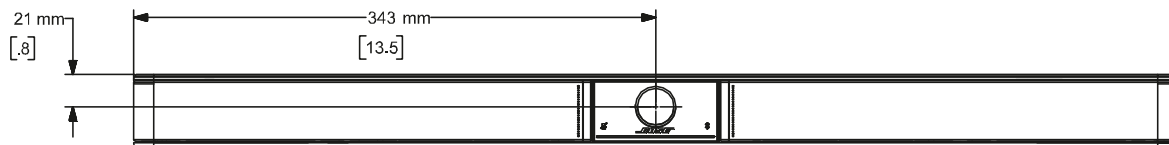

Bose Videobar VB1

Dimensions

Top View

Rear View

Left View

DIMENSIONS APPLY TO BOTH SIDES

Front View

For additional specifications and application information, please visit PRO.BOSE.COM. Specifications subject to change without notice. 01/2020