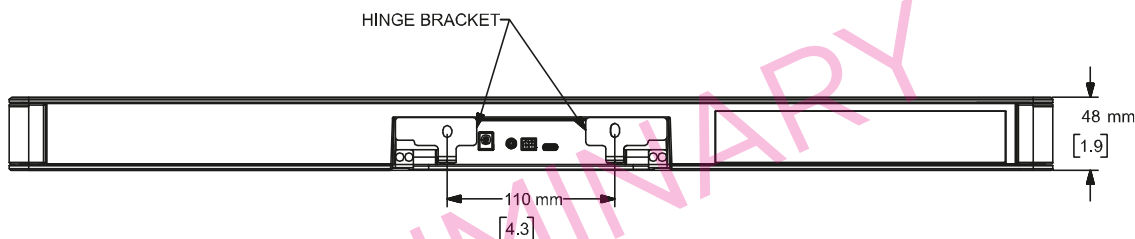

Bose Videobar VB1

Dimensions

Rear View

DIMENSIONS APPLY TO BOTH SIDES

For additional specifications and application information, please visit PRO.BOSE.COM. Specifications subject to change without notice. 01/2020

Bose, Bose Videobar VB1, Bose Work, and Videobar are trademarks of Bose Corporation. Google, Android, Chromebook and Google Hangouts Meet are trademarks of Google LLC. Zoom is a trademark of Zoom Video Communications, Inc. The Bluetooth® word mark and logos are registered trademarks owned by Bluetooth SIG, Inc. and any use of such marks by Bose Corporation is under license. Wi-Fi is a registered trademark of Wi-Fi Alliance®. The terms HDMI and HDMI High-Definition Multimedia Interface are trademarks or registered trademarks of HDMI Licensing Administrator, Inc. DisplayLink® is the registered trademark of DisplayLink Corp. in the EU, the US, and other countries. macOS is a trademark of Apple Inc., registered in the U.S. and other countries. All other trademarks are the property of their respective owners.