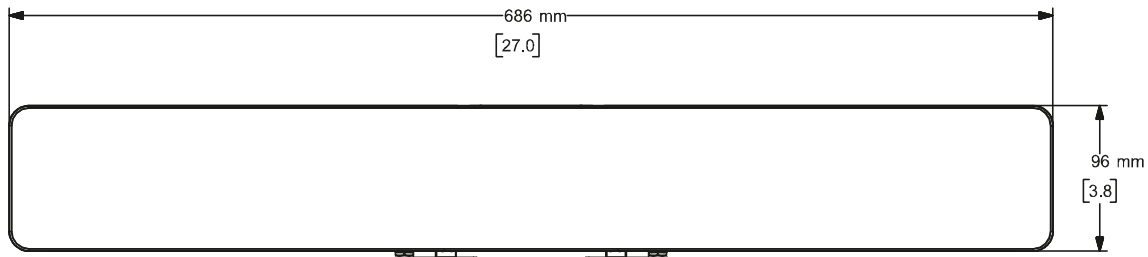

Bose Videobar VB1

Technical Specifications

MIC ARRAY
6 microphones
Frequency response: 20 Hz to 15 kHz
Pickup range: 6 m (20 ft)
Static and adaptive dynamic beam-forming
3 exclusion zones
Stereo acoustic echo cancellation
Noise suppression
VIDEO
Supported resolutions: UHD 2160p (4K); 1080p, 720p, 960x480, 848x480, 640x480, 640x360, 432x240 (30 fps)
Encoding: H.264, M-JPEG
AUDIO
Stereo loudspeakers, ported enclosure
Amplifier power: 20 W/ch, <0.3% distortion over FR
Max SPL/Power: 89 dB SPL @ 1 m, IEC 60268-5
Frequency response: 85 Hz - 20 kHz (-10 dB)
I/O
Power (via external universal power supply, included)
USB-C 3.0 (to PC; with DisplayLink)
USB-A 3.0 (for opt. external camera)
HDMI 1.4 out (to display, from PC)
Analog audio input (stereo, 3.5 mm)
1 Gbps Ethernet, RJ-45
General purpose input (2-pin Euroblock)
CONTROL/CONFIGURATION APPLICATIONS
Bose Work Configuration software (Available for Windows and macOS or via web browser)
Bose Work Management software (Available for Windows)
Bose Work mobile app (iOS and Android)
SYSTEM REQUIREMENTS
Windows 7, 8.1, or 10
macOS 10.10 or higher
Google Chromebook
MOUNTING
Table stand, included
Wall mount, included
VESA monitor mounting accessory
Kensington slot
MECHANICAL
Dimensions: 48 mm (1.9 in) tall, 686 mm (27.0 in) wide, 96 mm (3.8 in) deep
Weight: 2.5 kg (5.6 lb)
Remote control dimensions: 18 mm (0.7 in) tall, 48 mm (1.9 in) wide, 124 mm (4.9 in) long
POWER SUPPLY
Input: 110-240 VAC, 50/60 Hz, 1.5 A max
Output: 24 VDC, 1.875 A
CAMERA
120° FOV diagonal

Bose Videobar VB1

Dimensions

Top View

Rear View

Left View

DIMENSIONS APPLY TO BOTH SIDES

Front View

For additional specifications and application information, please visit PRO.BOSE.COM. Specifications subject to change without notice. 01/2020